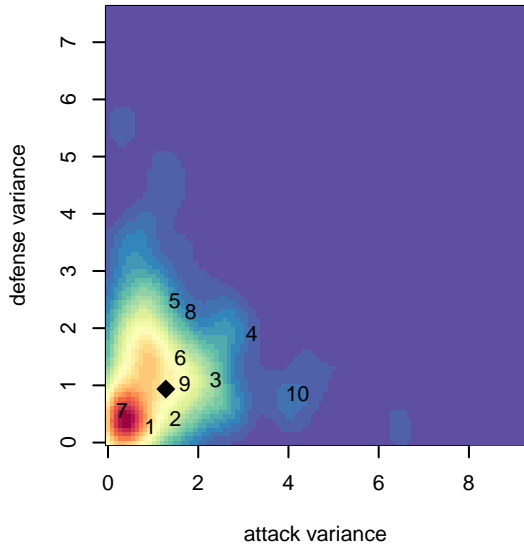

Pacific FC Orange G00

Pacific FC
 Battleground, WA
 G00 total strength=1530
 attack=14.94 defense=10.58
 spr league = Win OYS G00 Premier

alt names used:
 Pacific FC 00 Orange
 Pacific FC 00 Orange
 PACIFIC FC G00 ORANGE (WA)
 GU17 ORANGE (USA)
 Pacific FC G00 Orange
 Pacific FC G00 Orange

**attack and defense variance (black dot)
relative to other teams
and top 10 in region**

**attack and defense rating
relative to others at age
and all opponents in last 13 months**

**attack and defense rating
relative to others at age
and all opponents in last 13 months**

Performance relative to 13 month average

Performance relative to 13 month average

Distribution of opponents
 Red = Lose zone, Blue = Win zone, Green = Even
 Black line separates win/lose zones

lot. A=Neither has attack advantage, B=Opponent has both attack and defense advantage, C=Opponent has both attack and defense disadvantage, D=Both have