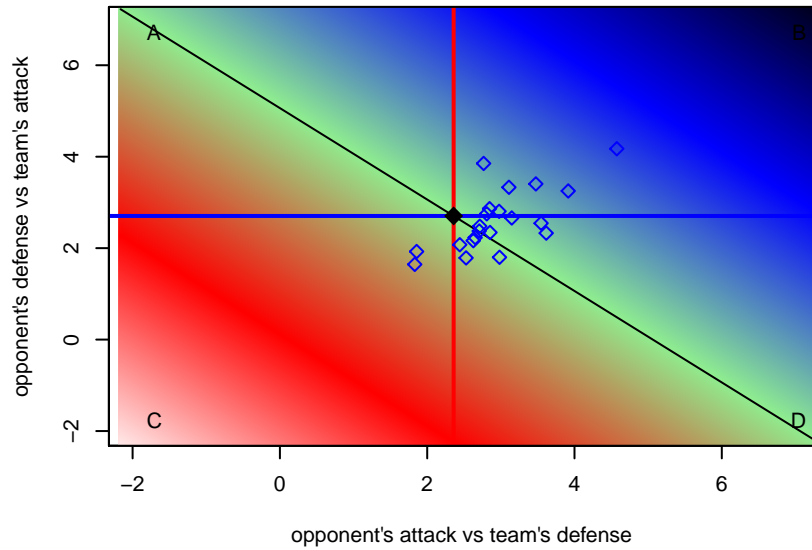

**attack and defense variance (black dot)
relative to other teams
and top 10 in region**

**attack and defense rating
relative to others at age
and all opponents in last 13 months**

**attack and defense rating
relative to others at age
and all opponents in last 13 months**

Performance relative to 13 month average

Performance relative to 13 month average

Distribution of opponents
 Red = Lose zone, Blue = Win zone, Green = Even
 Black line separates win/lose zones

lot. A=Neither has attack advantage, B=Opponent has both attack and defense advantage, C=Opponent has both attack and defense disadvantage, D=Both have