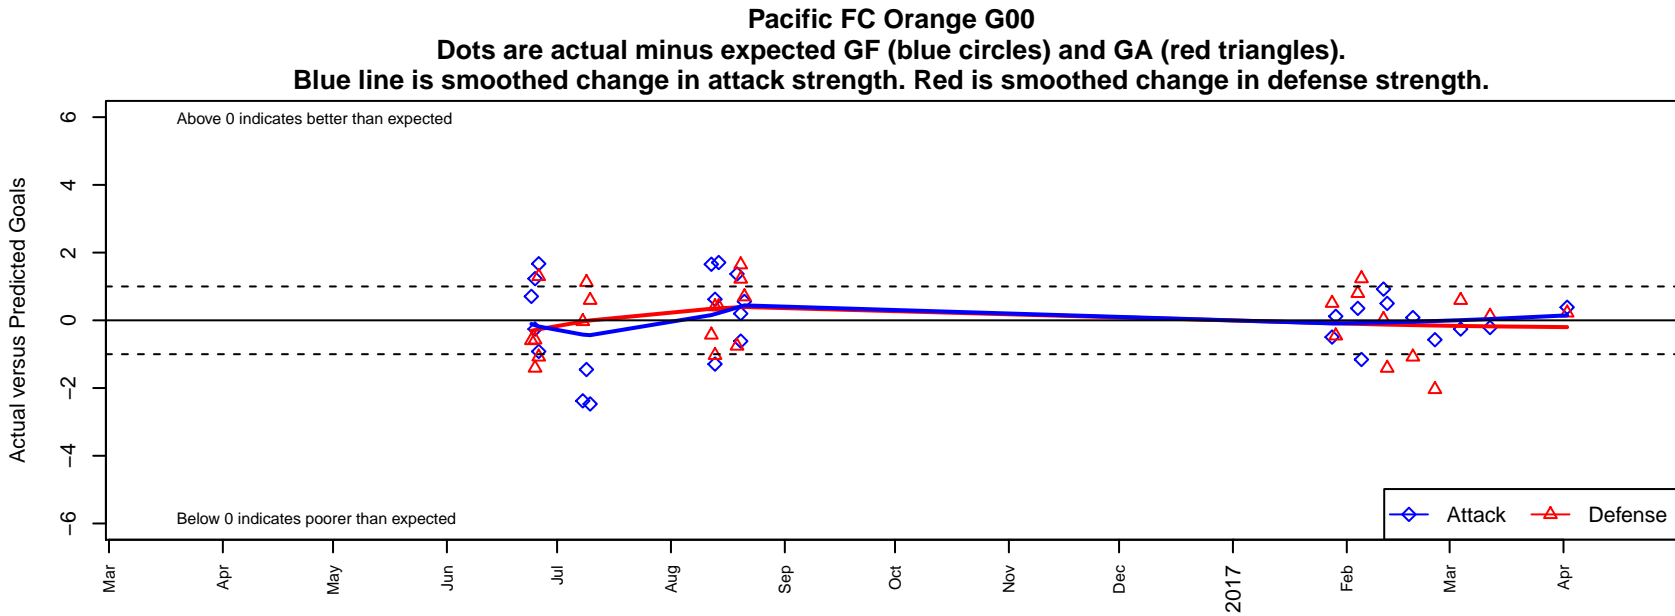

Pacific FC Orange G00

Pacific FC
 Battleground, WA
 G00 total strength=1530
 attack=14.94 defense=10.58
 spr league = Win OYS G00 Premier

alt names used:
 Pacific FC 00 Orange
 Pacific FC 00 Orange
 PACIFIC FC G00 ORANGE (WA)
 GU17 ORANGE (USA)
 Pacific FC G00 Orange
 Pacific FC G00 Orange

**attack and defense variance (black dot)
relative to other teams
and top 10 in region**

**attack and defense rating
relative to others at age
and all opponents in last 13 months**

**attack and defense rating
relative to others at age
and all opponents in last 13 months**

Performance relative to 13 month average

Performance relative to 13 month average

Distribution of opponents
 Red = Lose zone, Blue = Win zone, Green = Even
 Black line separates win/lose zones

lot. A=Neither has attack advantage, B=Opponent has both attack and defense advantage, C=Opponent has both attack and defense disadvantage, D=Both have