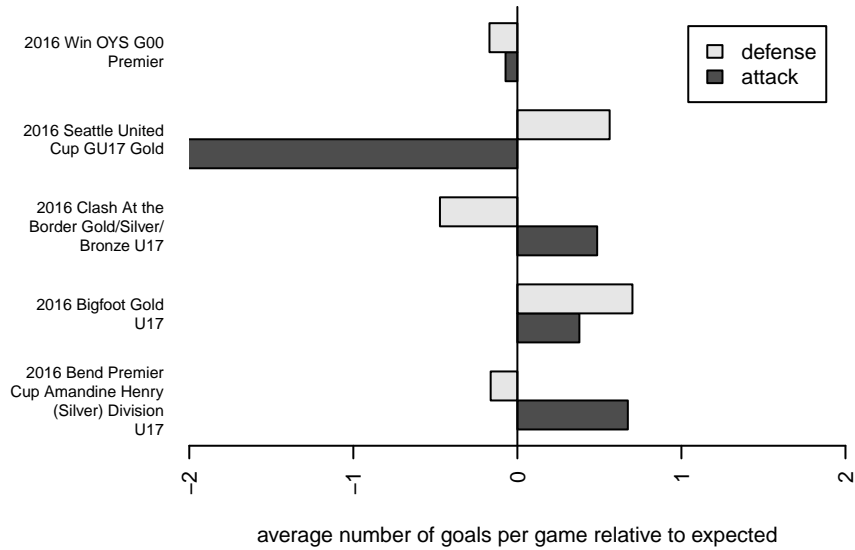

Pacific FC Orange G00

Pacific FC
 Battleground, WA
 G00 total strength=1530
 attack=14.94 defense=10.58
 spr league = Win OYS G00 Premier

alt names used:
 Pacific FC 00 Orange
 Pacific FC 00 Orange
 PACIFIC FC G00 ORANGE (WA)
 GU17 ORANGE (USA)
 Pacific FC G00 Orange
 Pacific FC G00 Orange

Venues played:
 2016 Clash At the Border Gold/Silver/Bronze U
 2016 Seattle United Cup GU17 Gold
 2016 Bend Premier Cup Amandine Henry (Silv
 2016 Bigfoot Gold U17
 2016 Win OYS G00 Premier
 2016 WYS Presidents Cup G00 Div 2

**attack and defense variance (black dot)
relative to other teams
and top 10 in region**

**attack and defense rating
relative to others at age
and all opponents in last 13 months**

**attack and defense rating
relative to others at age
and all opponents in last 13 months**

Performance relative to 13 month average

Performance relative to 13 month average

Distribution of opponents
 Red = Lose zone, Blue = Win zone, Green = Even
 Black line separates win/lose zones

lot. A=Neither has attack advantage, B=Opponent has both attack and defense advantage, C=Opponent has both attack and defense disadvantage, D=Both have