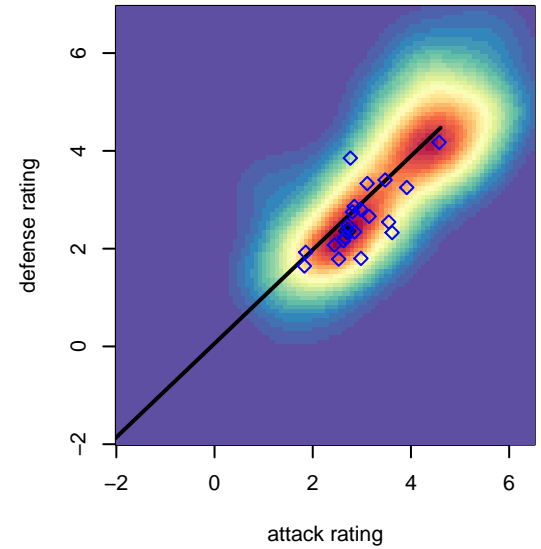

Pacific FC Orange G00

Pacific FC
 Battleground, WA
 G00 total strength=1530
 attack=14.94 defense=10.58
 spr league = Win OYS G00 Premier

alt names used:
 Pacific FC 00 Orange
 Pacific FC 00 Orange
 PACIFIC FC G00 ORANGE (WA)
 GU17 ORANGE (USA)
 Pacific FC G00 Orange
 Pacific FC G00 Orange

Venues played:
 2016 Clash At the Border Gold/Silver/Bronze U
 2016 Seattle United Cup GU17 Gold
 2016 Bend Premier Cup Amandine Henry (Silv
 2016 Bigfoot Gold U17
 2016 Win OYS G00 Premier
 2016 WYS Presidents Cup G00 Div 2

**attack and defense variance (black dot)
relative to other teams
and top 10 in region**

**attack and defense rating
relative to others at age
and all opponents in last 13 months**

**attack and defense rating
relative to others at age
and all opponents in last 13 months**

Performance relative to 13 month average

Performance relative to 13 month average

Distribution of opponents
 Red = Lose zone, Blue = Win zone, Green = Even
 Black line separates win/lose zones

lot. A=Neither has attack advantage, B=Opponent has both attack and defense advantage, C=Opponent has both attack and defense disadvantage, D=Both have