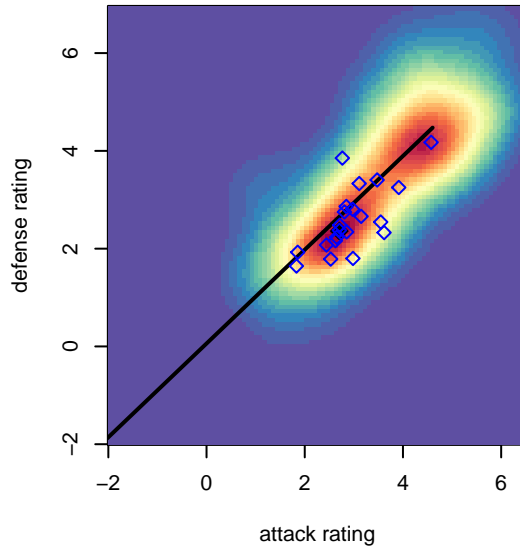

Pacific FC Orange G00

Pacific FC
 Battleground, WA
 G00 total strength=1530
 attack=14.94 defense=10.58
 spr league = Win OYS G00 Premier

alt names used:
 Pacific FC 00 Orange
 Pacific FC 00 Orange
 PACIFIC FC G00 ORANGE (WA)
 GU17 ORANGE (USA)
 Pacific FC G00 Orange
 Pacific FC G00 Orange

**attack and defense variance (black dot)
relative to other teams
and top 10 in region**

**attack and defense rating
relative to others at age
and all opponents in last 13 months**

**attack and defense rating
relative to others at age
and all opponents in last 13 months**

Performance relative to 13 month average

Performance relative to 13 month average

Distribution of opponents
 Red = Lose zone, Blue = Win zone, Green = Even
 Black line separates win/lose zones

lot. A=Neither has attack advantage, B=Opponent has both attack and defense advantage, C=Opponent has both attack and defense disadvantage, D=Both have